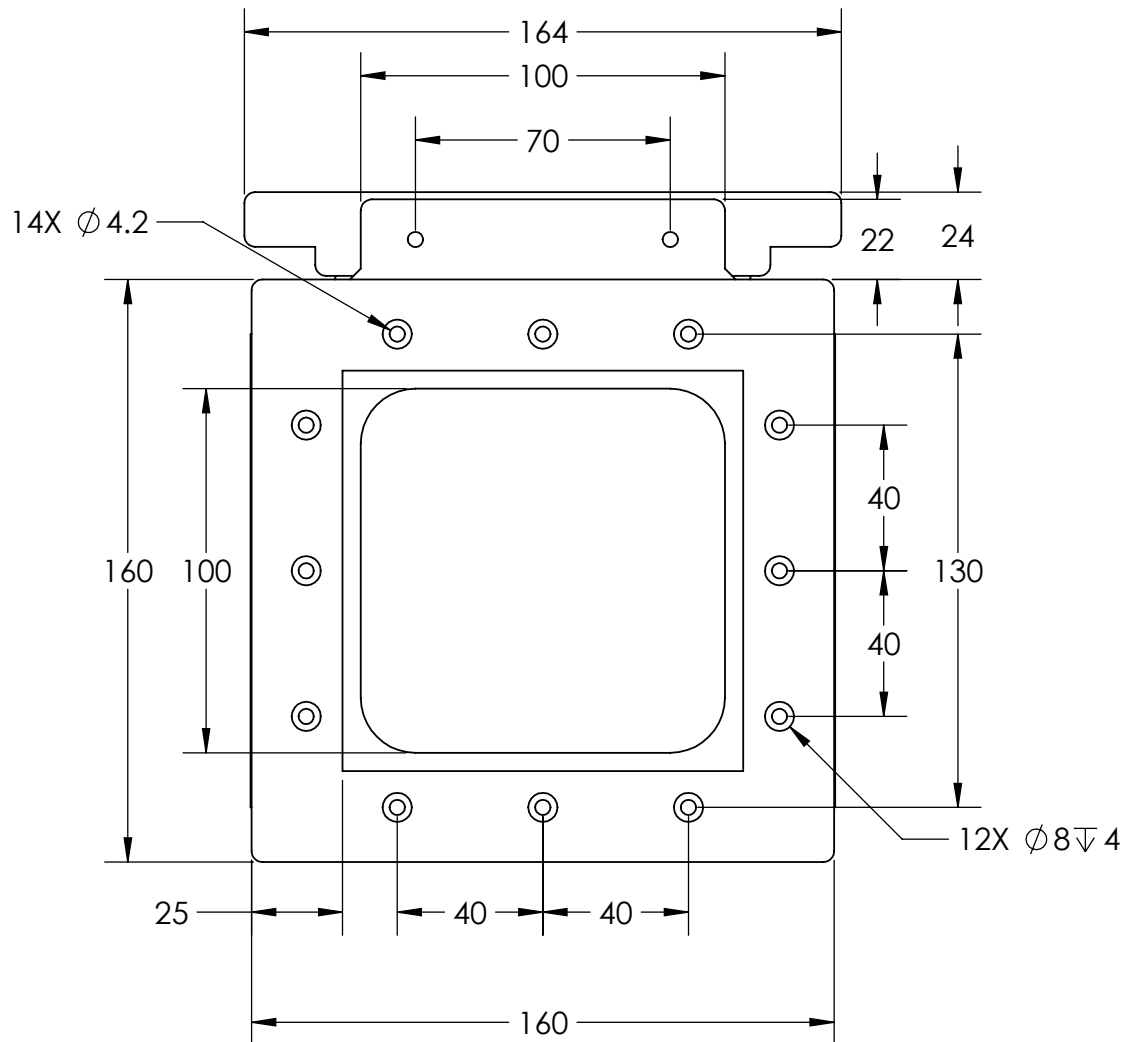

OEM: 1438662

THIS DOCUMENT IS THE PROPERTY OF RICHARDSON ELECTRONICS, LTD. AND SHALL NOT BE COPIED, REPRODUCED, USED IN THE MANUFACTURE OR SALE OF APPARATUS OR DISCLOSED TO OTHERS WITHOUT PERMISSION.

Richardson Electronics, Ltd.  
40W267 Keslinger Road  
LaFox, IL 60147 USA