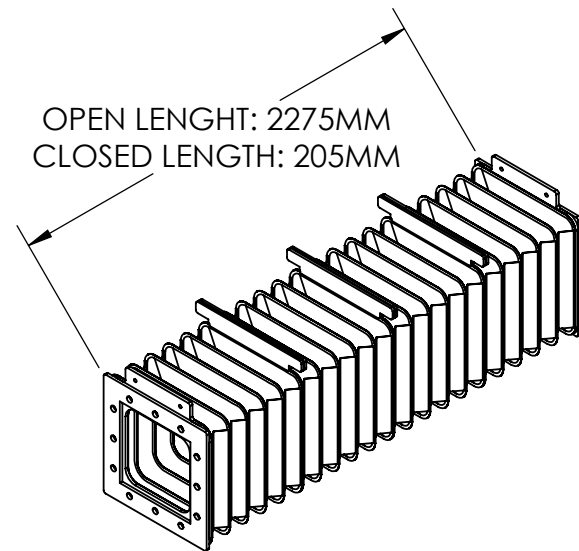

OEM: 1438662

THIS DOCUMENT IS THE PROPERTY OF RICHARDSON ELECTRONICS, LTD. AND SHALL NOT BE COPIED, REPRODUCED, USED IN THE MANUFACTURE OR SALE OF APPARATUS OR DISCLOSED TO OTHERS WITHOUT PERMISSION.

Richardson Electronics, Ltd.  
40W267 Keslinger Road  
LaFox, IL 60147 USA